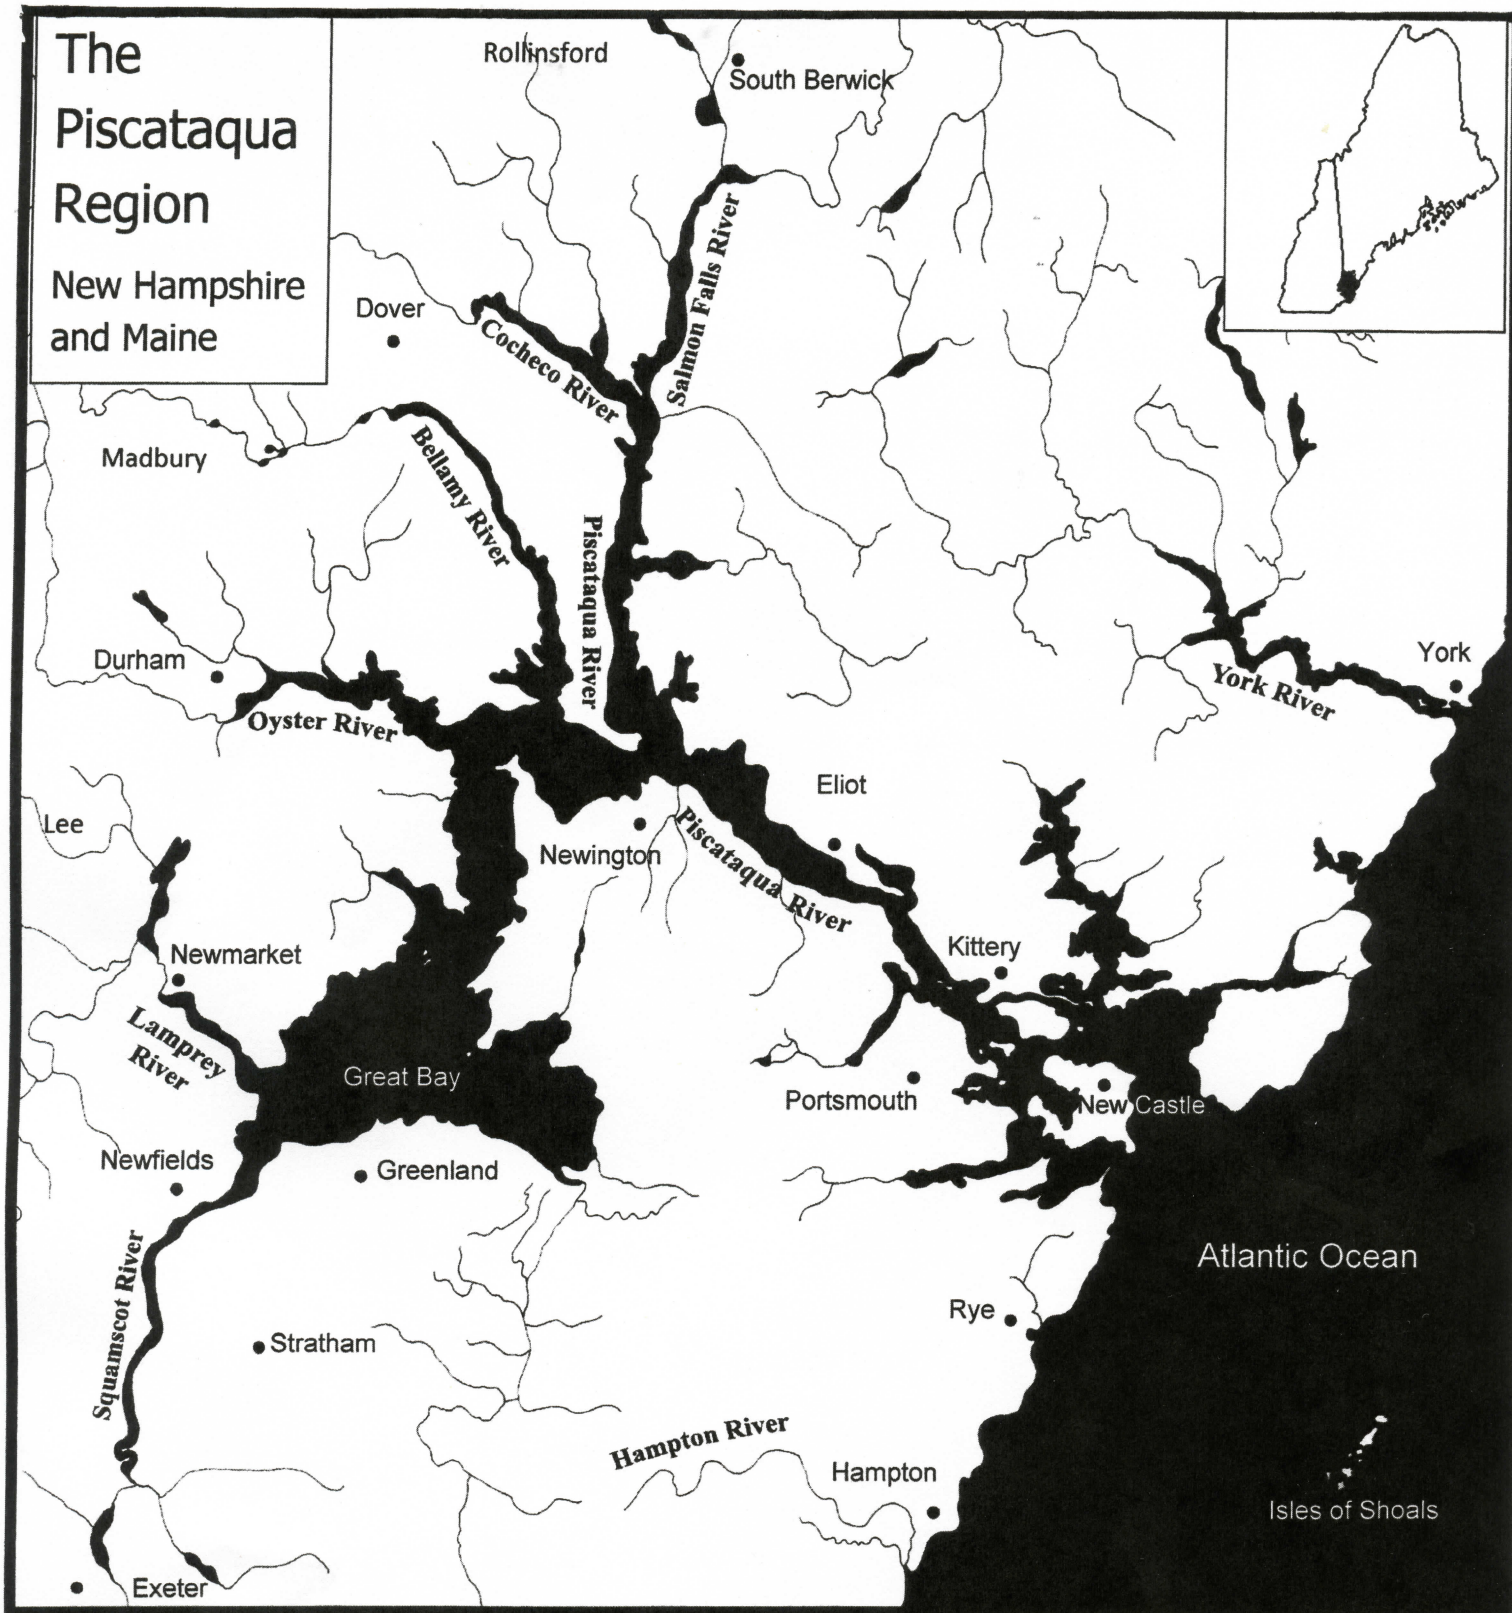

# The Piscataqua Region

New Hampshire  
and Maine

Sail with us this season  
on the *Piscataqua* – the NEW gundalow!

Now scheduling for school field trips, summer programs,  
corporate and private charters!  
Public sails begin Memorial Day week-end.